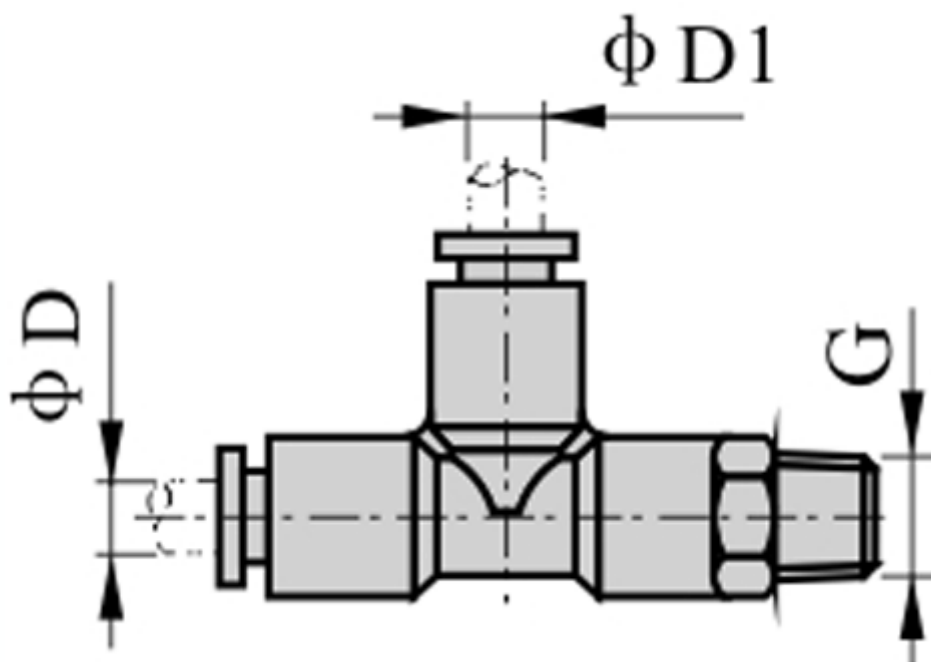

# Data Sheet

Article number: 58EPD802

Description: Fitting EPD802 Tee connector  
male thread 1/4", tube diameter 8

## Measures

D = 8  
Thread = 1/4"